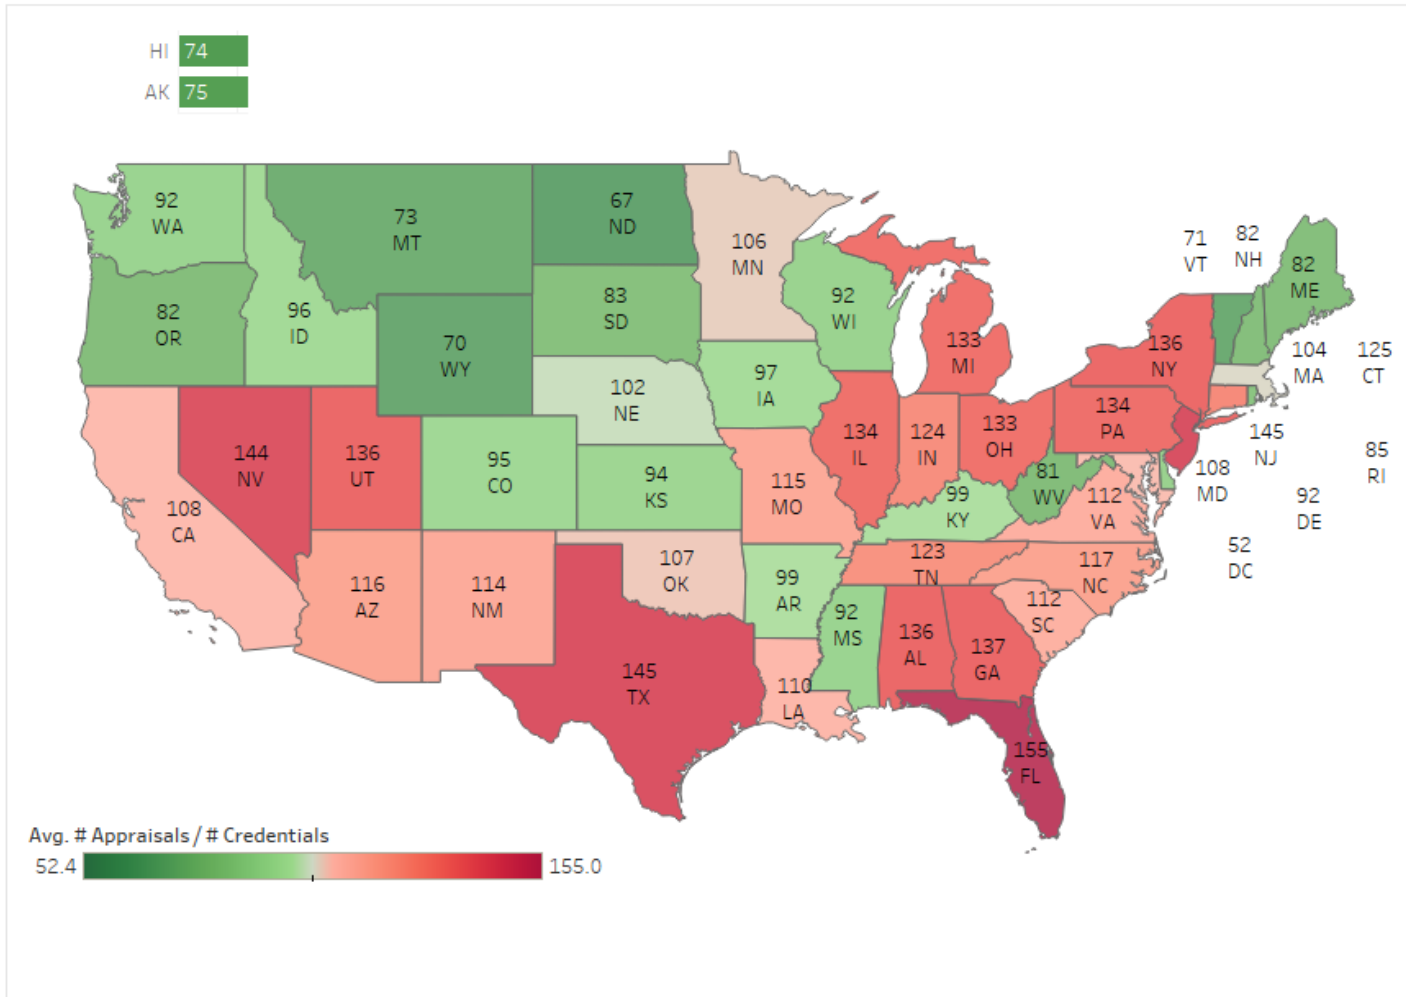

GSE Appraisals per Appraiser – State View

2023 Avg. GSE Appraisals per Appraiser (2023 YTD as of 10/31/2023)

Appraisals per Appraiser (Top 10 HIGHEST)