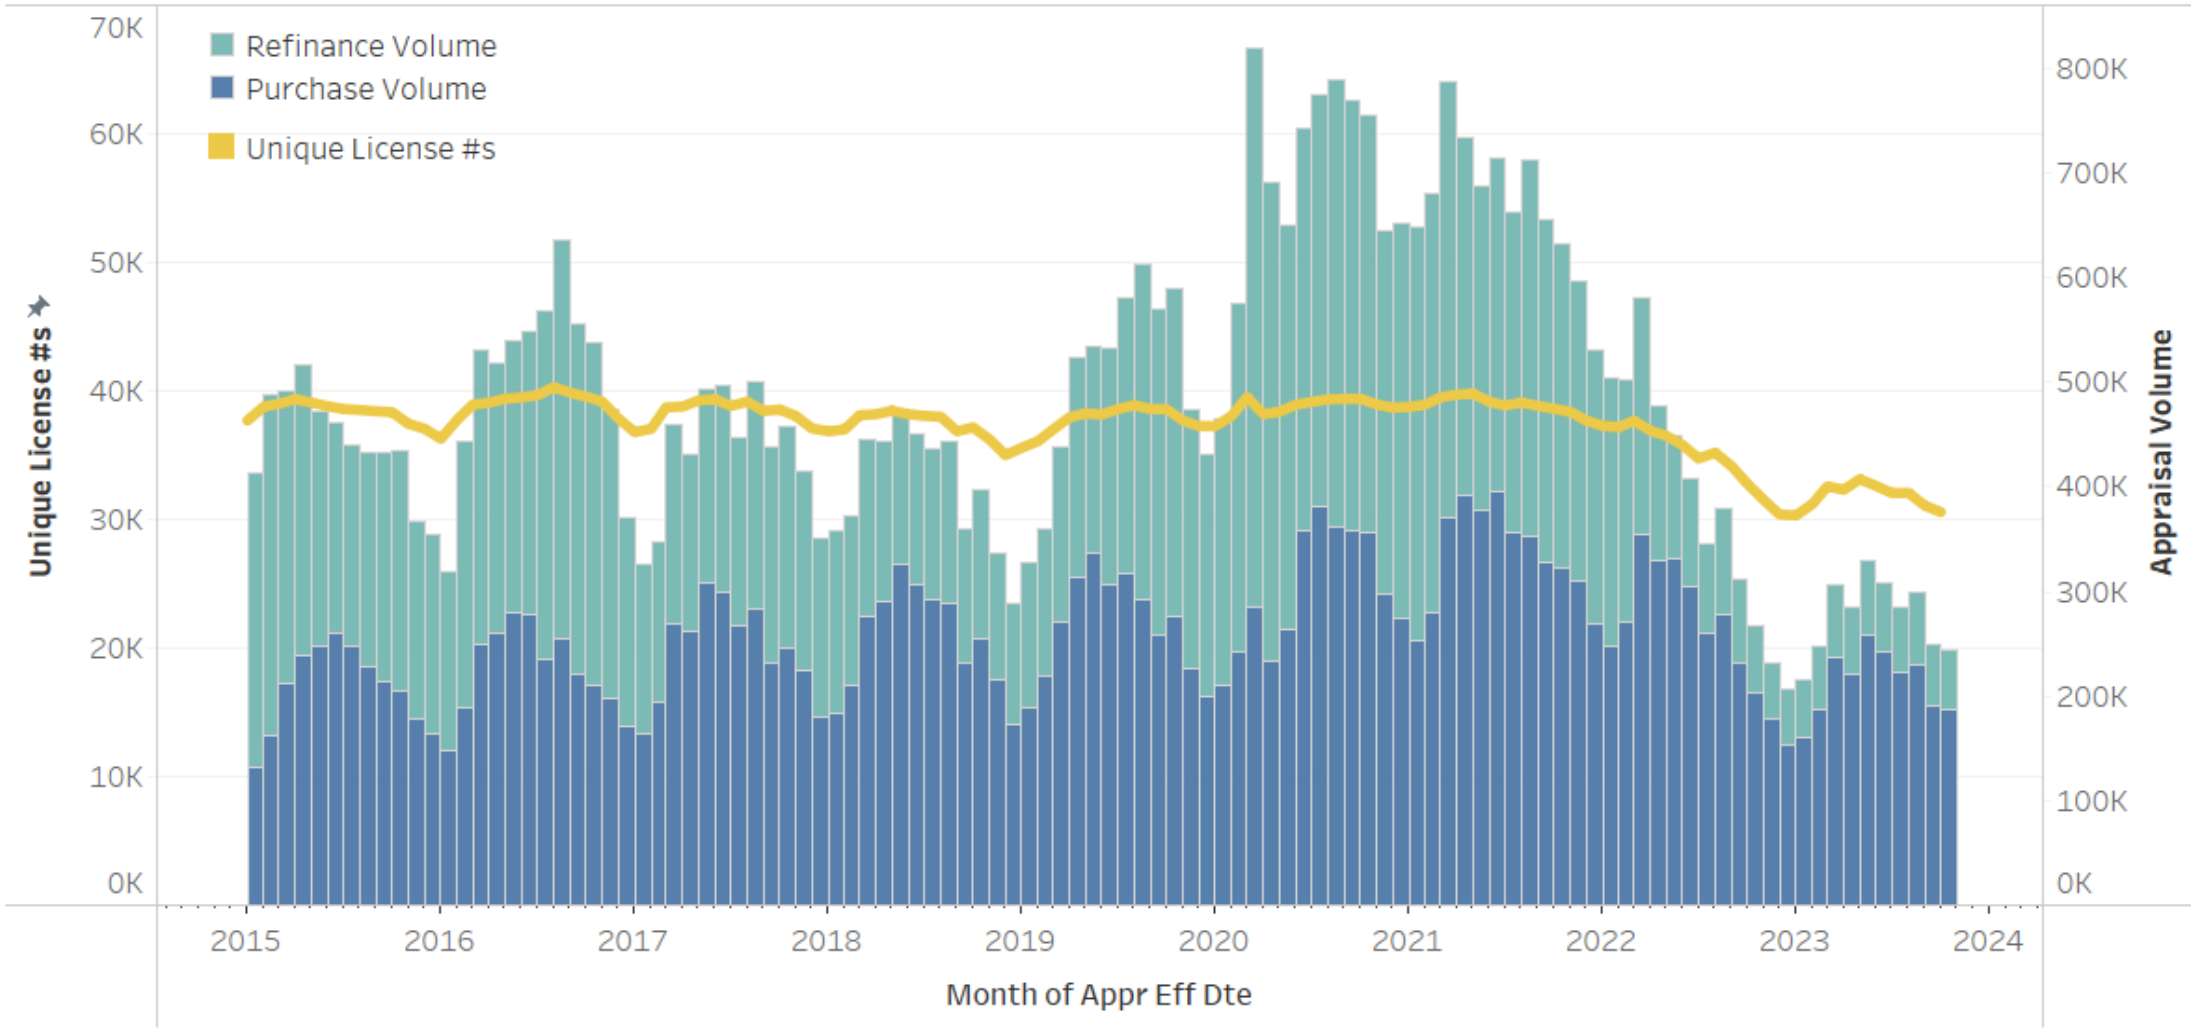

# UCDP Appraisal Volume

Unique appraiser license numbers in UCDP, per month. Volume includes all form types (not limited to 1004/70). January 2015 to October 2023.