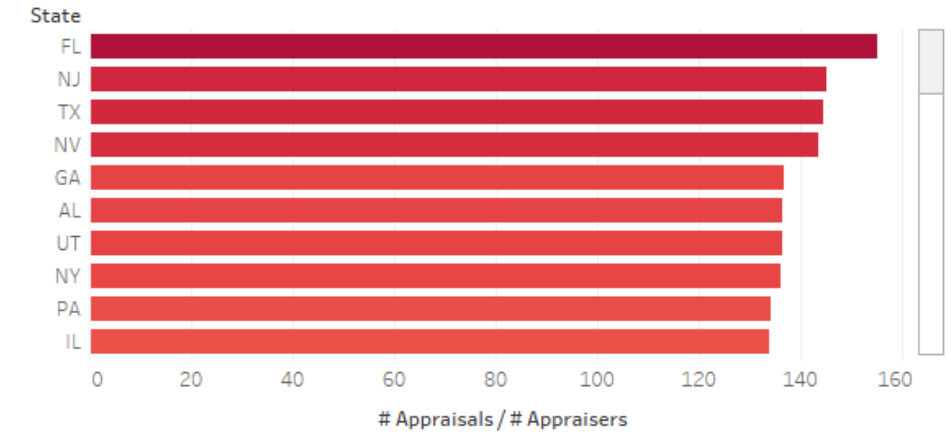

Appraisals per Appraiser (Top 10 LOWEST)