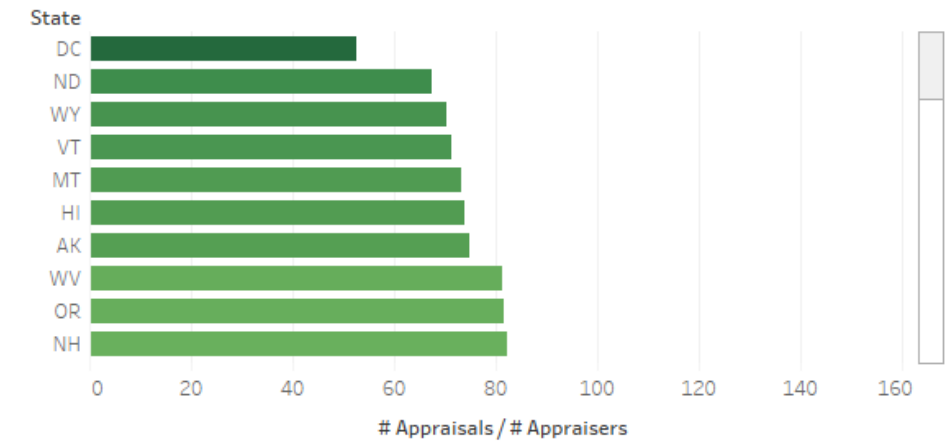

# GSE Appraisals per Appraiser – State View

2023 Avg. GSE Appraisals per Appraiser (2023 YTD as of 10/31/2023)

Appraisals per Appraiser (Top 10 HIGHEST)

Appraisals per Appraiser (Top 10 LOWEST)

Based on unique appraiser license #s in UCDP. Appraisal and license volume for all form types (not limited to 1004/70).