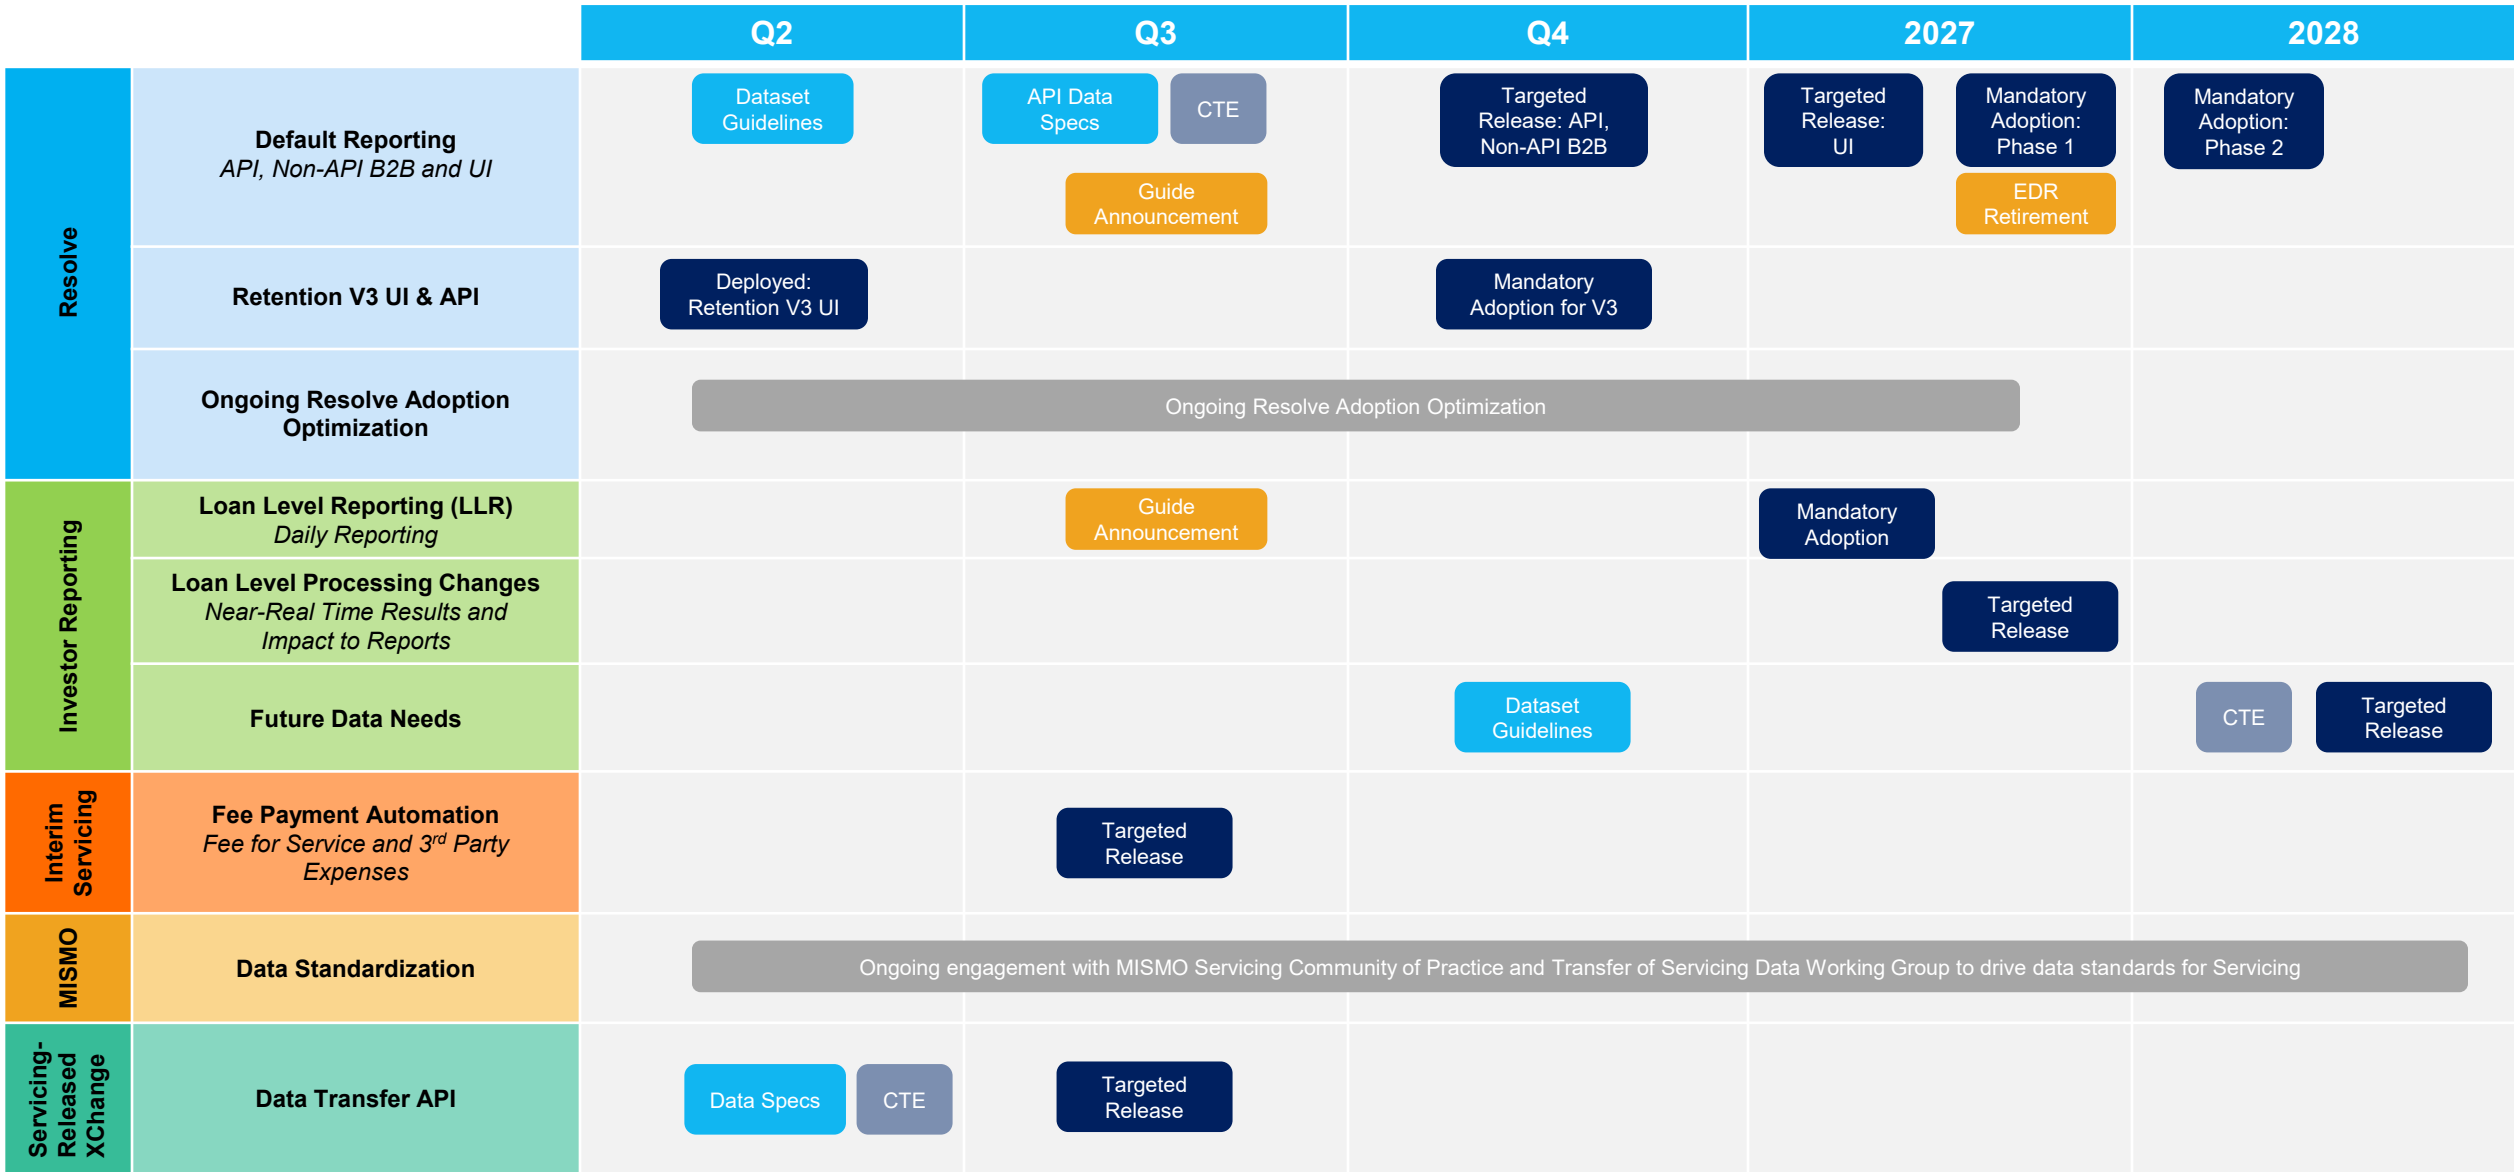

# Freddie Mac Servicing Technology Roadmap

The phased approach enables CTE-based validation, controlled production releases and minimized disruption as capabilities scale across Servicers.

**Legend:**

- Publication: Data Specs/Guidelines
- Release Targeted / Deployed
- Customer Testing Environment (CTE)
- Guide Announcement / Milestone

Disclaimer: This timeline may be adjusted based on evolving business priorities.

Last updated May 2026